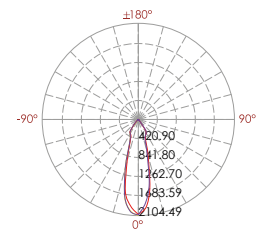

Wall Mounting Flood & Spot Light SAWA

■ sanded dark grey ■ sanded black

12# Die-casting dark grey powder coated aluminum.
T=60-80µm. Adhesion of ISO class 1/ASTM class 4B

332 209

LED Power	Colour Temp	Luminous
24V - 11,50W	3000K	1050 lm
120/240V 12,60W	6000K	956 lm

LIGHT DISTRIBUTION

15° 24° 38° 60°