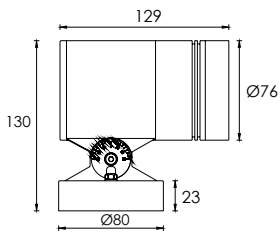

Wall Mounting Flood & Spot Light SAWA

■ sanded dark grey ■ sanded black

12# Die-casting dark grey powder coated aluminum.
T=60-80µm. Adhesion of ISO class 1/ASTM class 4B

332 209

LED Power	Colour Temp	Luminous
24V - 11,50W	3000K	1050 lm
120/240V 12,60W	6000K	956 lm

LIGHT DISTRIBUTION

15° 24° 38° 60°